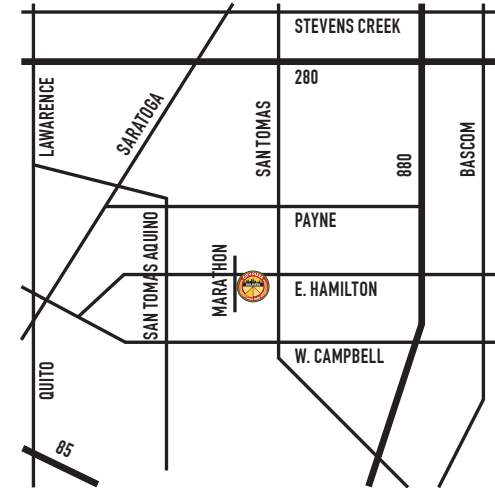

Full Menu and Coupons @
CityPizzaDelivery.com

888 W. Hamilton Ave.
 Campbell, Next to Safeway

408-370-CITY (2489)

Open Daily
 11:00 am – 10:30 pm

Three Medium 1-Topping Pizzas

\$29⁹⁹
+TAX

Any 3 Medium
 One-Topping Pizzas